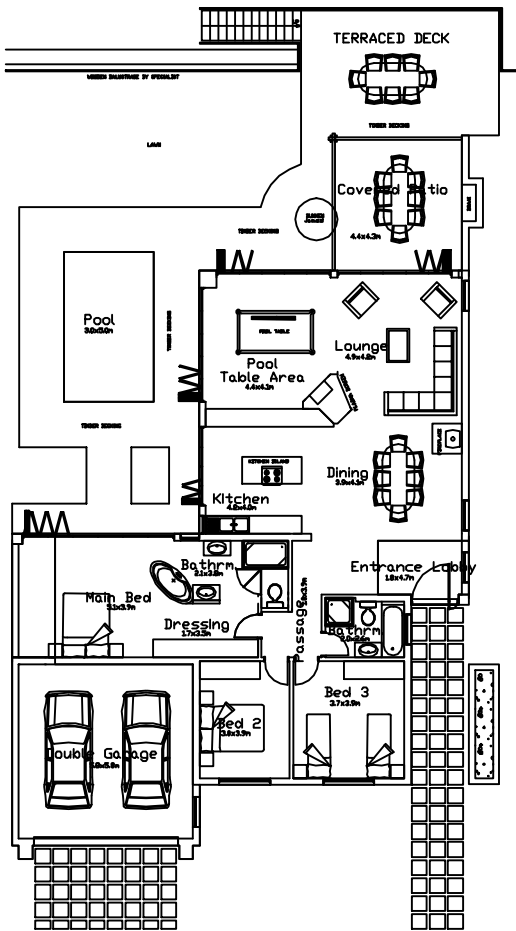

# HARTEBEESPORT DAM

EXISTING LAYOUT PLAN  
SCALE: 1:100

THE PENINSULA